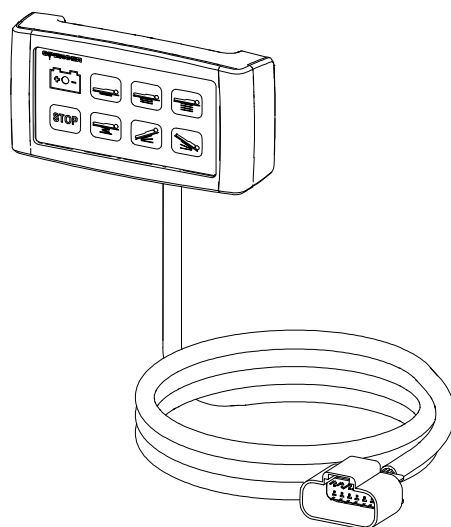

BOB

External control panel

This accessory allows to free the surface of the stretcher support. It can be installed where preferred inside the vehicle according to the length of the connection cable.

Specific features

Easy to install

Has same features as the original display installed on the stretcher support

Technical data

Cable length	5 m
Control panel dimensions	Approx 150x75x35 mm

BO10105 - BOB EXTERNAL CONTROL
PANEL FOR GALAXY