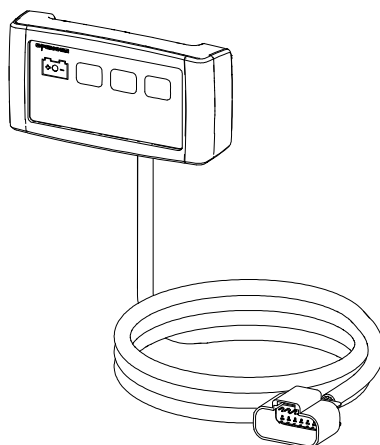

BOB

External control panel

This accessory allows to free the surface of the stretcher support. It can be installed where preferred inside the vehicle according to the length of the connection cable.

Specific features

Easy to install

Has same features as the original display installed on the stretcher support

Technical data

Cable length	5 m
Control panel dimensions	Approx 150x75x35 mm

BO10106 - BOB COMPASS EXTERNAL
CONTROL PANEL