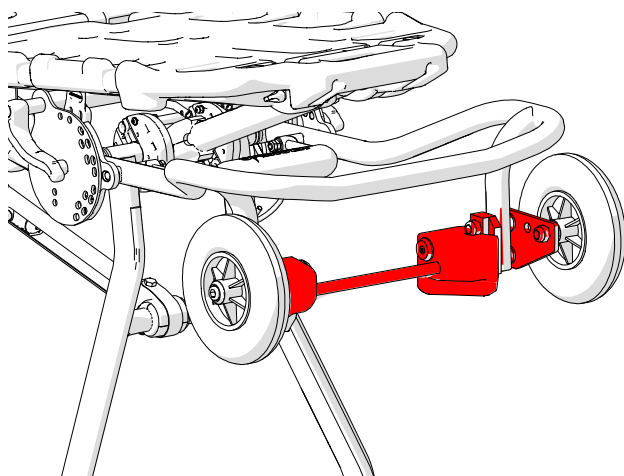

ADAPTER

To advance the loading carriage

Accessory that can be installed on Spencer self loading stretchers with the aim to advance the loading carriage.

Specific features

- Safe and easy to install
- Suitable for Cross and Carrera stretchers of any loading height
- The kit does not include wheels

Technical data

Material	Steel/PE
Advance amount	75 mm

EXTENSION CORD FOR LOADING
TROLLEY
CR90011B

Rev.0 (12/06/2018)

UNCHECKED COPY – further revisions will be available on <http://support.spencer.it>
Spencer Italia S.r.l. Sala Baganza (PR) Italia Tel. +39.0521.541111 Fax +39.0521.541222