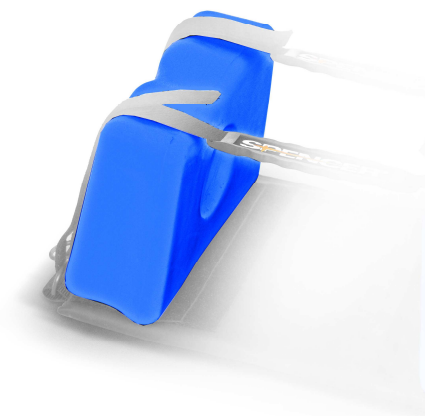

PILLOW FOR SUPER BLUE

Spare pillow for head immobilizer Super Blue.

Specific Characteristics

Wide strap surfaces make the headblock positioning easier

Pillow made of non-absorbent material for an easy sanitation

Large holes for ear inspection

Technical data

Pillow dimensions	255x85x160 mm
Hole for ear inspection	ø70 mm
Pillow weight	500 ± 10g
Material	PE

CUSHION FOR SUPER BLUE WITH
SPENCER LOGO
SH00108C

Rev.1 (15/03/2018)