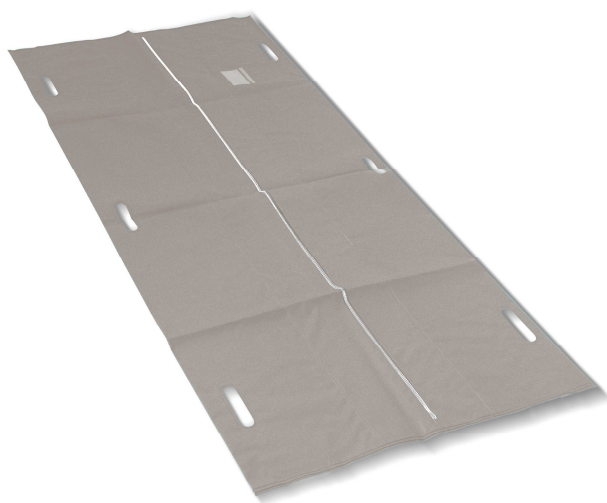

STX 706

Grey Body Bag

STX 706 is a device intended for recovery and short transfer of corps.

Specific Characteristics

- Heat sealed waterproof PVC fabric
- Handles integrated into the device
- The long zip closure facilitates positioning of corps
- Transparent window for the insertion of identification labels

Technical data

Length	1980 mm
Width	900 mm
N° of handles	6
Material	PVC
Loading capacity	150 kg
Weight	2,6 kg

STX 706 - NYLON GREY BODY BAG
6 HANDLES 89X198CM
ST00706A

Rev.1 (15/03/2018)

UNCHECKED COPY – further revisions will be available on <http://support.spencer.it>
Spencer Italia S.r.l. Sala Baganza (PR) Italia Tel. +39.0521.541111 Fax +39.0521.541222
mortuary.spencer.it